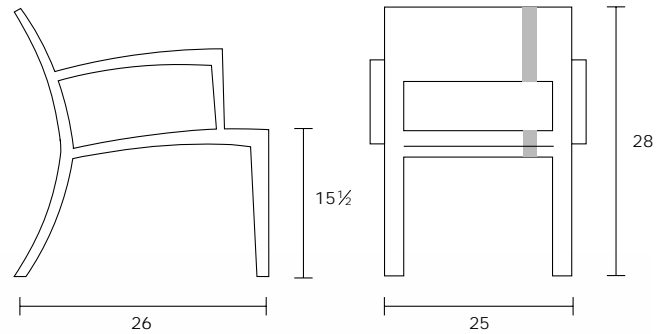

# ARM CHAIR

L 26" W 25" H 28"

**Materials:**

Layered birch plywood with hardwood accents. Nickel finished hardware secure the attached armrests.

**Hardwood selections:**

Walnut (shown), Maple or Mahogany. Additional species also available, please inquire.