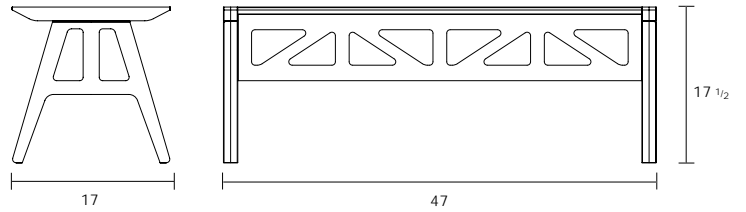

The Truss Collection

A-FRAME BENCH

L 47" W 17" H 17 1/2"

Designer:

Scott Klinker

Materials:

Birch multi-ply and plastic laminate.

Color selections:

Custom colors also available, please inquire.

Pictured with A-Frame Table