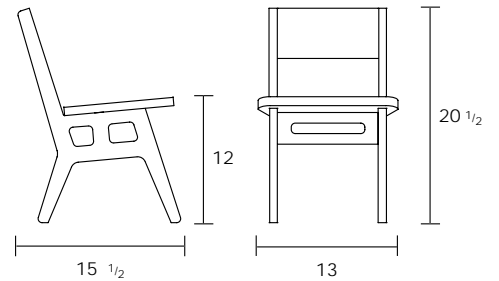

The Truss Collection

KIDS CHAIR

L 15 1/2" W 13" H 20 1/2"

Designer:

Scott Klinker

Materials:

Birch multi-ply and plastic laminate.

Color selections:

Custom colors also available, please inquire.

Pictured with Occasional Table